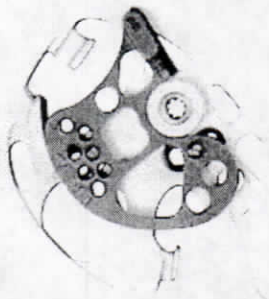

Nitrous Cam Bow Specs

		1	1.5	2	2.5	3	3.5	4	50#	60#	70#		
Slayer SE M-96S	A - cam	23"	23.5"	24"	24.5"	25"	25.5"	26"				Shoot String: 49.75"	Split String: 39.25"
	B - cam	25"	25.5"	26"	26.5"	27"	27.5"	28"				Shoot String: 52.75"	Split String: 39.25"
	C - cam	28"	28.5"	29"	29.5"	30"	30.5"	31"				Shoot String: 58.25"	Split String: 39.5"